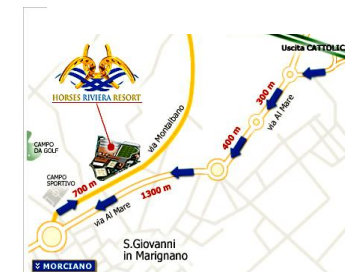

Hotel Reservation:

itermar

Tel. +39 0541 820110
Fax +39 0541 820112
Monday-Friday
9:00AM - 1:00PM
3:00PM - 7:00PM
Saturday
9:00AM - 1:00PM

www.itermar.it